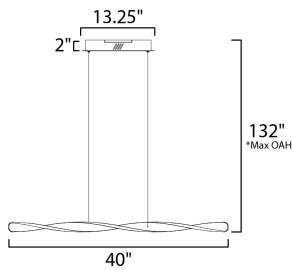

*max overall height

MEASUREMENTS

- DIMENSION : 40" L x 3.25" W x 2" H
- MAX OAH : 132" OAH
- CANOPY : 3.25" W x 2" H x 13.25" L
- HANGING WEIGHT : 3.09 lb

LAMPING

- INPUT VOLTAGE : 120V
- LUMENS : 2,240 Rated (2,400 Del.)
- BULB : 1 x 32W LED PCB Integrated , 32W Total
- BULB INCLUDED : (Integrated)
- DIMMABLE : Triac CL
- CRI : 80+ CRI
- COLOR_TEMP : 3200K

FINISHES OPTION

- Black (BK)

MATERIAL

Aluminum, Silicone

RATINGS

cETLus
Dry Location

ADDITIONAL

ADJUSTABLE
RATED LIFE 25000 Hours
OPERATING TEMPERATURE:
-20°C (-4°F), 40°C (104°F)