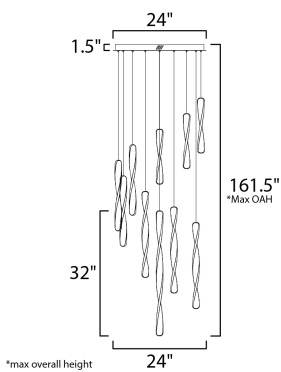

PRODUCT DESCRIPTION

Twisted Black forms are illuminated on the edge with integrated LED to emphasize a spiraling effect. Available in pendant configurations, the collection is complemented by bath vanities in the same style. The vanity lights feature CCT Selectable light sources that allow you to adjust the color temperature of the lighting that best suits your application.

MEASUREMENTS

DIMENSION : 24" L x 24" W x 32" H
 MAX OAH : 161.5" OAH
 CANOPY : 24" W x 1.5" H x 24" L
 HANGING WEIGHT : 20.33 lb

LAMPING

INPUT VOLTAGE : 120V
 LUMENS : 8,400 Rated (6,800 Del.)
 BULB : 1 x 120W LED PCB Integrated , 120W Total
 BULB INCLUDED : (Integrated)
 DIMMABLE : Triac CL
 CRI : 80+ CRI
 COLOR_TEMP : 3200K

FINISHES OPTION

 Black (BK)

MATERIAL

Aluminum, Silicone

RATINGS

cETLus
 Dry Location

ADDITIONAL

ADJUSTABLE
 RATED LIFE 25000 Hours
 OPERATING TEMPERATURE:
 -20°C (-4°F), 40°C (104°F)