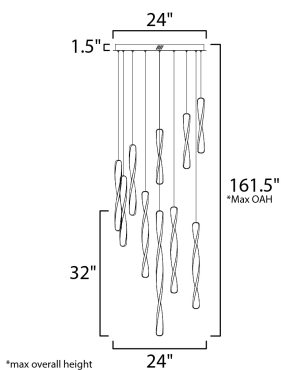

PRODUCT DESCRIPTION

Twisted Black forms are illuminated on the edge with integrated LED to emphasize a spiraling effect. Available in pendant configurations, the collection is complemented by bath vanities in the same style. The vanity lights feature CCT Selectable light sources that allow you to adjust the color temperature of the lighting that best suits your application.

MEASUREMENTS

DIMENSION : 24" L x 24" W x 32" H
 MAX OAH : 161.5" OAH
 CANOPY : 24" W x 1.5" H x 24" L
 HANGING WEIGHT : 20.33 lb

LAMPING

INPUT VOLTAGE : 120V
 LUMENS : 8,400 Rated (6,800 Del.)
 BULB : 1 x 120W LED PCB Integrated , 120W Total
 BULB INCLUDED : (Integrated)
 DIMMABLE : Triac CL
 CRI : 80+ CRI
 COLOR_TEMP : 3200K

FINISHES OPTION

 Black (BK)

MATERIAL

Aluminum, Silicone

RATINGS

cETLus
 Dry Location

ADDITIONAL

ADJUSTABLE
 RATED LIFE 25000 Hours
 OPERATING TEMPERATURE:
 -20°C (-4°F), 40°C (104°F)