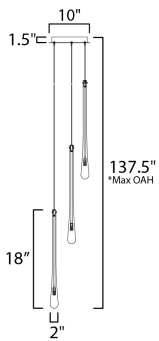

PRODUCT DESCRIPTION

The classic teardrop glass shade is elevated in a luxurious collection of pendant configurations using substantially dense glass that are hand blown in elongated forms and curated into various color combinations. Suspended within the long, slender glass is a similarly long and slender socket to illuminate an energy efficient LED G4 lamp at the base of the glass. The slender tube running within the glass also supports the glass with elegantly flat thumb screws in coordinating finishes. Choose from Matte Black metal with Mirror Smoked glass for a moodier ambience, crystal Clear glass that accentuates the thickness of the glass walls paired with transitional Satin Nickel metalwork, or celebrate the design with effervescent Bubble glass and plated Gold metalwork.

ADDITIONAL

OPERATING TEMPERATURE:
-20°C (-4°F), 40°C (104°F)

MEASUREMENTS

- DIMENSION : 10" L x 10" W x 18" H
- MAX OAH : 137.5" OAH
- CANOPY : 10" W x 1.5" H x 10" L
- HANGING WEIGHT : 7.48 lb

LAMPING

- LUMENS : 600 Rated (450 Del.)
- BULB : 3 x 1.5W LED G4 , 4W Total
- BULB INCLUDED : (Included)
- CRI : 90 CRI
- COLOR_TEMP : 3000K