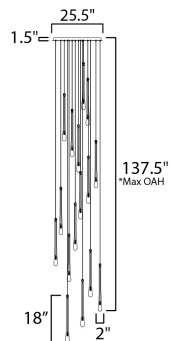

**PRODUCT DESCRIPTION**

The classic teardrop glass shade is elevated in a luxurious collection of pendant configurations using substantially dense glass that are hand blown in elongated forms and curated into various color combinations. Suspended within the long, slender glass is a similarly long and slender socket to illuminate an energy efficient LED G4 lamp at the base of the glass. The slender tube running within the glass also supports the glass with elegantly flat thumb screws in coordinating finishes. Choose from Matte Black metal with Mirror Smoked glass for a moodier ambience, crystal Clear glass that accentuates the thickness of the glass walls paired with transitional Satin Nickel metalwork, or celebrate the design with effervescent Bubble glass and plated Gold metalwork.

**ADDITIONAL**

OPERATING TEMPERATURE:  
-20°C (-4°F), 40°C (104°F)

**MEASUREMENTS**

- DIMENSION : 25.5" L x 25.5" W x 18" H
- MAX OAH : 137.5" OAH
- CANOPY : 25.5" W x 1.5" H x 25.5" L
- HANGING WEIGHT : 45.7 lb

**LAMPING**

- LUMENS : 3,600 Rated (2,700 Del.)
- BULB : 18 x 1.5W LED G4 , 27W Total
- BULB INCLUDED : (Included)
- CRI : 90 CRI
- COLOR\_TEMP : 3000K

\*max overall height

Always consult a qualified electrician before installing any lighting product.