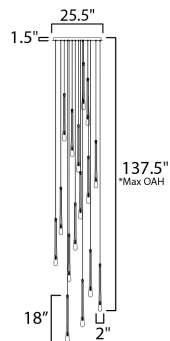

**PRODUCT DESCRIPTION**

The classic teardrop glass shade is elevated in a luxurious collection of pendant configurations using substantially dense glass that are hand blown in elongated forms and curated into various color combinations. Suspended within the long, slender glass is a similarly long and slender socket to illuminate an energy efficient LED G4 lamp at the base of the glass. The slender tube running within the glass also supports the glass with elegantly flat thumb screws in coordinating finishes. Choose from Matte Black metal with Mirror Smoked glass for a moodier ambience, crystal Clear glass that accentuates the thickness of the glass walls paired with transitional Satin Nickel metalwork, or celebrate the design with effervescent Bubble glass and plated Gold metalwork.

**FINISHES OPTION**

-  Black (BK)
-  Gold (GLD)
-  Satin Nickel (SN)

**GLASS**

Champagne Bubble Crystal 118

**MATERIAL**

Glass, Steel

**RATINGS**

Dry Location

**ADDITIONAL**

OPERATING TEMPERATURE:  
-20°C (-4°F), 40°C (104°F)

\*max overall height

**MEASUREMENTS**

- DIMENSION : 25.5" L x 25.5" W x 18" H
- MAX OAH : 137.5" OAH
- CANOPY : 25.5" W x 1.5" H x 25.5" L
- HANGING WEIGHT : 45.7 lb