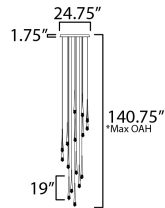

PRODUCT DESCRIPTION

An elongated profile with piercing statement, this series of pendants feature thin black wires that support a tapered metal pendant. Recessed in this form is a high powered LED that illuminates a brilliantly faceted crystal element with etched details inside its form to capture light and enhance its beauty. Available in Gold or Matte Black, the design complements both modern and many transitional interiors. A coordinating ADA compliant wall sconce was designed with a rigid stem for public spaces and has been sealed for use in damp locations.

MEASUREMENTS

- DIMENSION : 24.75" L x 24.75" W x 19" H
- MAX OAH : 140.75" OAH
- CANOPY : 24.75" W x 1.75" H x 24.75" L
- HANGING WEIGHT : 44 lb

LAMPING

- INPUT VOLTAGE : 120-277V
- LUMENS : 2,200 Rated (1,150 Del.)
- BULB : 16 x 3W LED DC Integrated , 48W Total
- BULB INCLUDED : (Integrated)
- DIMMABLE : Triac, ELV, 0-10V
- CRI : 90 CRI
- COLOR_TEMP : 3000K

*max overall height

FINISHES OPTION

- Black (BK)
- Gold (GLD)

GLASS

Clear Crystal 122

MATERIAL

Steel, Crystal

RATINGS