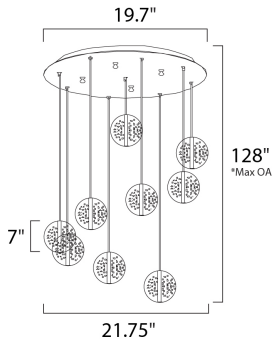

*max overall height of fixture

MEASUREMENTS

- DIMENSION : 21.75" W x 7" H
- MAX OAH : 128" OAH
- CANOPY : 19.7" W x 1.6" H x 19.7" L
- HANGING WEIGHT : 33 lb

LAMPING

- INPUT VOLTAGE : V
- LUMENS : 2,880 Rated
- BULB : 9 x 20W Xenon 12V G4 , 180W Total
- BULB INCLUDED : (Included)
- DIMMABLE : Electronic Low Voltage (ELV)
- COLOR_TEMP : 2900K