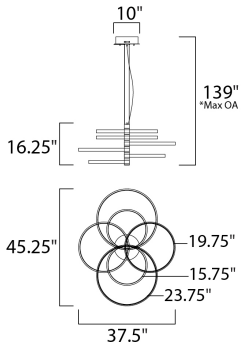

PRODUCT DESCRIPTION

Rings of various sizes finished in Black are supported from a column of soft Gold. This European classic is a soft contemporary design which works in today's home decor.

*max overall height

MEASUREMENTS

- DIMENSION : 37.5" L x 45.25" W x 16.25" H
- MAX OAH : 139" OAH
- CANOPY : 2.75" H x 10" L
- HANGING WEIGHT : 26.4 lb

LAMPING

- INPUT VOLTAGE : 120V
- LUMENS : 7,980 Rated (4,400 Del.)
- BULB : 1 x 114W LED PCB Integrated , 114W Total
- BULB INCLUDED : (Integrated)
- DIMMABLE : Triac CL
- CRI : 80+ CRI
- COLOR_TEMP : 3000K

FINISHES OPTION

- Black / Gold (BKGLD)

MATERIAL

Steel, Aluminum, Acrylic

RATINGS

cETLus
Damp Location

ADDITIONAL

ADJUSTABLE
RATED LIFE 30000 Hours
OPERATING TEMPERATURE:
-20°C (-4°F), 40°C (104°F)

Always consult a qualified electrician before installing any lighting product.