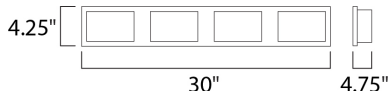

MEASUREMENTS

DIMENSION : 30" W x 4.25" H x 4.75" Ext
 BACK PLATE : 2.25" HCO
 HANGING WEIGHT : 5 lb

LAMPING

INPUT VOLTAGE : 120V
 LUMENS : 2,016 Rated
 BULB : 4 x 7.2W LED PCB Integrated , 29W Total
 BULB INCLUDED : (Integrated)
 DIMMABLE : Triac CL
 CRI : 80+ CRI
 COLOR_TEMP : 3000K