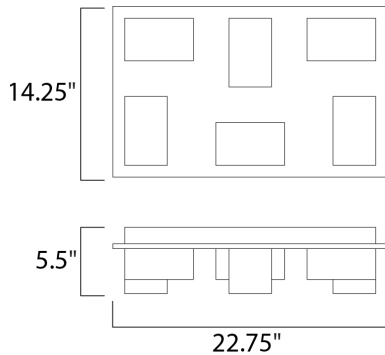

MEASUREMENTS

DIMENSION : 22.75" L x 14.25" W x 5.5" H
 HANGING WEIGHT : 6.5 lb

LAMPING

INPUT VOLTAGE : 120V
 LUMENS : 3,024 Rated
 BULB : 6 x 7.2W LED PCB Integrated , 43W Total
 BULB INCLUDED : (Integrated)
 DIMMABLE : Triac CL
 CRI : 80+ CRI
 COLOR_TEMP : 3000K