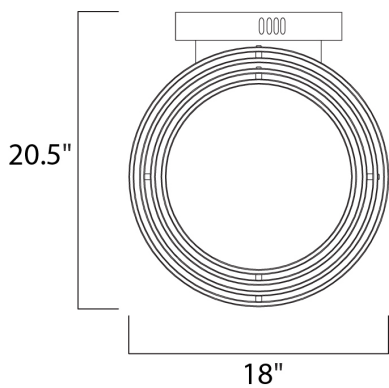

PRODUCT DESCRIPTION

Concentric bands of Matte White rotate on 2 axis points to adjust in multiple directions similar to a gyroscope. The edge of each slender band is encased with a small LED strip covered by a frosted lens. It is more a work of art than just a lighting fixture.

MEASUREMENTS

DIMENSION : 18" L x 18" W x 20.5" H
 HANGING WEIGHT : 4 lb

LAMPING

INPUT VOLTAGE : 120V
 LUMENS : 3,654 Rated
 BULB : 6 x 52.2W LED PCB Integrated , 52W Total
 BULB INCLUDED : (Integrated)
 DIMMABLE : Triac CL
 CRI : 80+ CRI
 COLOR_TEMP : 3000K