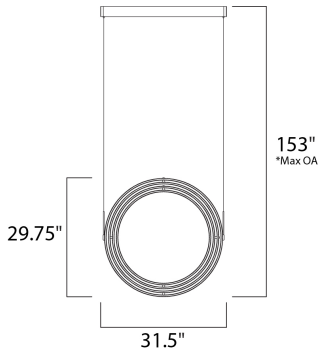

**PRODUCT DESCRIPTION**

Concentric bands of Matte White rotate on 2 axis points to adjust in multiple directions similar to a gyroscope. The edge of each slender band is encased with a small LED strip covered by a frosted lens. It is more a work of art than just a lighting fixture.

\*max overall height

**MEASUREMENTS**

DIMENSION : 25.75" L x 25.75" W x 23.75" H  
 MAX OAH : 147" OAH  
 HANGING WEIGHT : 6.5 lb

**LAMPING**

INPUT VOLTAGE : 120V  
 LUMENS : 6,476 Rated  
 BULB : 8 x 92.5W LED PCB Integrated , 92W Total  
 BULB INCLUDED : (Integrated)  
 DIMMABLE : Triac CL  
 CRI : 80+ CRI  
 COLOR\_TEMP : 3000K