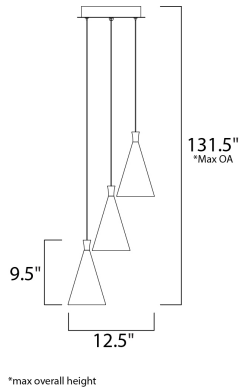

MEASUREMENTS

DIMENSION : 12.5" L x 12.5" W x 9.5" H
 MAX OAH : 131.5" OAH
 CANOPY : 9.75" W x 1.5" H x 9.75" L
 HANGING WEIGHT : 6.62 lb

LAMPING

INPUT VOLTAGE : 120V
 LUMENS : 1,512 Rated (1,110 Del.)
 BULB : 3 x 7.2W LED PCB Integrated , 22W Total
 BULB INCLUDED : (Integrated)
 DIMMABLE : Triac CL
 CRI : 80+ CRI
 COLOR_TEMP : 3000K

FINISHES OPTION

 White / Metallic Gold (WTMG)

MATERIAL

Steel, Aluminum, Glass

RATINGS

cETLus
 Dry Location

ADDITIONAL

ADJUSTABLE
 RATED LIFE 20000 Hours
 OPERATING TEMPERATURE:
 -20°C (-4°F), 40°C (104°F)