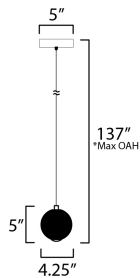

*max overall height

MEASUREMENTS

DIMENSION : 4.25" L x 4.25" W x 5" H
 MAX OAH : 137" OAH
 CANOPY : 5" W x 1.5" H x 5" L
 HANGING WEIGHT : 4.62966 lb

LAMPING

INPUT VOLTAGE : 120-277V
 LUMENS : 270 Rated (180 Del.)
 BULB : 1 x 6W LED DC Integrated , 6W Total
 BULB INCLUDED : (Integrated)
 DIMMABLE : 3-in-1: Triac, ELV, or 0-10V
 CRI : 90 CRI
 COLOR_TEMP : 3000K