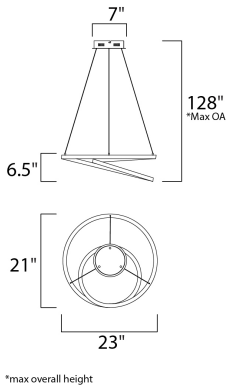

**MEASUREMENTS**

- DIMENSION : 23" L x 21" W x 6.5" H
- MAX OAH : 128" OAH
- CANOPY : 7.25" W x 1.75" H x 7" L
- HANGING WEIGHT : 5.456 lb

**LAMPING**

- INPUT VOLTAGE : 120-277V
- LUMENS : 2,170 Rated (1,705 Del.)
- BULB : 1 x 31W LED PCB Integrated , 31W Total
- BULB INCLUDED : (Integrated)
- DIMMABLE : Only at 120V with ELV
- CRI : 90+ CRI
- COLOR\_TEMP : 2700K