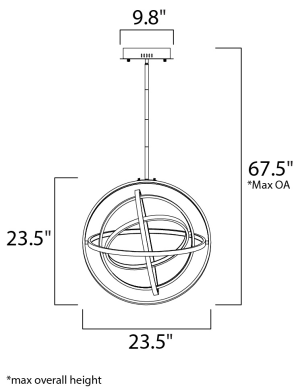

**PRODUCT DESCRIPTION**

A very unique and interesting design that features concentric bands of Polished Chrome or Black that rotate on 3 axis points and adjusts in multiple directions similar to a gyro. The edge of each slender band encases a small LED strip covered by a frosted lens. This work of art is so much more than just a lighting fixture.

**MEASUREMENTS**

DIMENSION : 23.5" L x 23.5" W x 23.5" H  
 MAX OAH : 67.5" OAH  
 CANOPY : 9.8" W x 2" H x 9.8" L  
 HANGING WEIGHT : 11 lb

**LAMPING**

INPUT VOLTAGE : 120V  
 LUMENS : 3,910 Rated  
 BULB : 5 x 56W LED PCB Integrated , 56W Total  
 BULB INCLUDED : (Integrated)  
 DIMMABLE : Triac CL  
 CRI : 80+ CRI  
 COLOR\_TEMP : 3000K