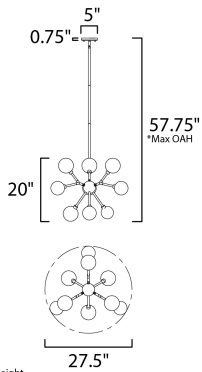

**ADDITIONAL**

ADJUSTABLE  
SLOPE: 90  
RATED LIFE 20000 Hours  
OPERATING TEMPERATURE:  
-20°C (-4°F), 40°C (104°F)

**MEASUREMENTS**

DIMENSION : 27.5" L x 27.5" W x 20" H  
MAX OAH : 57.75" OAH  
CANOPY : 5" W x 0.75" H x 5" L  
HANGING WEIGHT : 5.94 lb

**LAMPING**

INPUT VOLTAGE : 120V  
LUMENS : 4,050 Rated  
BULB : 9 x 4W LED G9 , 36W Total  
BULB INCLUDED : (Included)  
DIMMABLE : Triac CL  
CRI : 90+ CRI  
COLOR\_TEMP : 3000K

\*max overall height

Always consult a qualified electrician before installing any lighting product.