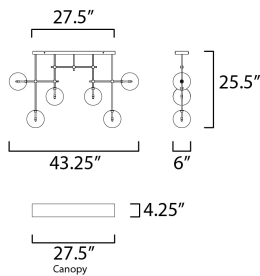

PRODUCT DESCRIPTION

An airy configuration of Clear blown glass globe shades in various sizes suspend on thin low voltage wires. Thin tubes finished in Black or Gold descend into the center of the globes where a small G4 LED lamp provides a spark of light.

MEASUREMENTS

DIMENSION : 43.25" L x 6" W x 25.5" H
 MAX OAH : 25.5" OAH
 CANOPY : 4.25" W x 1" H x 27.5" L
 HANGING WEIGHT : 7.3 lb

LAMPING

INPUT VOLTAGE : 120V
 LUMENS : 900 Rated (720 Del.)
 BULB : 6 x 1.8W LED 12V G4 , 11W Total
 BULB INCLUDED : (Included)
 DIMMABLE : Y
 CRI : 90+ CRI
 COLOR_TEMP : 3000K