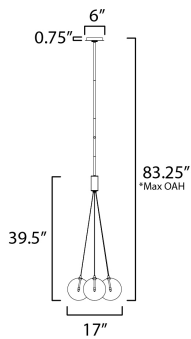

LAMPING

- INPUT VOLTAGE : 120V
- LUMENS : 720 Rated (580 Del.)
- BULB : 4 x 1.8W LED G4 , 7W Total
- BULB INCLUDED : (Included)
- DIMMABLE : Y
- CRI : 90 CRI
- COLOR_TEMP : 3000K

*max overall height

Always consult a qualified electrician before installing any lighting product.