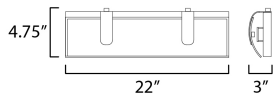

MEASUREMENTS

DIMENSION : 22" W x 4.75" H x 3" Ext
 BACK PLATE : 22" W x 4.25" H x 2.5" HCO
 HANGING WEIGHT : 4.4 lb

LAMPING

INPUT VOLTAGE : 120V
 LUMENS : 1,600 Rated (1,200 Del.)
 BULB : 2 x 20W LED PCB Integrated , 20W Total
 BULB INCLUDED : (Integrated)
 DIMMABLE : Y
 CRI : 90 CRI
 COLOR_TEMP : 3000K
 LIGHTING_DIRECTION : Directional