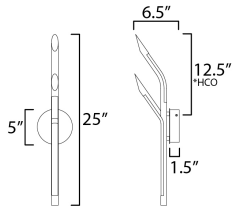

PRODUCT DESCRIPTION

MEASUREMENTS

DIMENSION : 5" W x 25" H x 6.5" Ext
MAX OAH : 5" W x 5" H
HANGING WEIGHT : 2 lb

LAMPING

INPUT VOLTAGE : 120-277V
LUMENS : 600 Rated (400 Del.)
BULB : 2 x 5W LED DC Integrated , 10W Total
BULB INCLUDED : (Integrated)
DIMMABLE : 3-in-1: Triac, ELV, or 0-10V
CRI : 90 CRI
COLOR_TEMP : 3000K
LIGHTING_DIRECTION : Vertical

FINISHES OPTION

- Black (BK)
- Weathered Brass (WBR)

MATERIAL

Steel, Acrylic

RATINGS

cETLus
Damp Location

ADDITIONAL

INSTALL UP/DOWN: Vertical
RATED LIFE 30000 Hours
OPERATING TEMPERATURE:
-20°C (-4°F), 40°C (104°F)

Always consult a qualified electrician before installing any lighting product.