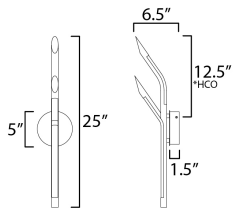

PRODUCT DESCRIPTION