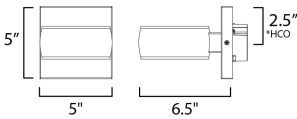

LAMPING

INPUT VOLTAGE : 120-277V
LUMENS : 640 Rated (450 Del.)
BULB : 1 x 8W LED PCB Integrated , 8W Total
BULB INCLUDED : (Integrated)
DIMMABLE : Y
CRI : 90 CRI
COLOR_TEMP : 3000K
LIGHTING_DIRECTION : Down