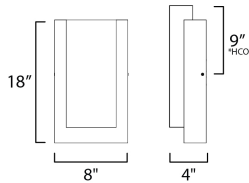

LAMPING

INPUT VOLTAGE : 120V
LUMENS : 1,440 Rated (1,270 Del.)
BULB : 1 x 18W LED PCB Integrated , 18W Total
BULB INCLUDED : (Integrated)
DIMMABLE : Y
CRI : 90 CRI
COLOR_TEMP : 3000K
LIGHTING_DIRECTION : Omni