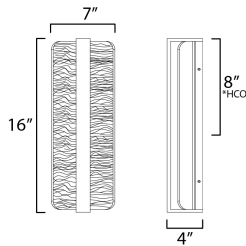

PRODUCT DESCRIPTION

A line of indirect LED lighting shines back on a rough-hewn cast aluminum plate with an erosion pattern that curves slightly at its ends. The neutral 3000K color temperature casts warm lighting that creates shadows and depth on the fixtures surface. An earthy organic composition available in Matte Black and Architectural Bronze, these sconces will elevate a space whether it be used in a wet exterior application or interior. An extension of less than 4" makes these sconces ADA compliant.

MEASUREMENTS

- DIMENSION : 7" W x 16" H x 4" Ext
- BACK PLATE : 4.75" W x 14" H x 8" HCO
- HANGING WEIGHT : 10.8 lb

LAMPING

- INPUT VOLTAGE : 120V
- LUMENS : 220 Rated (165 Del.)
- BULB : 1 x 22W LED AC Integrated , 22W Total
- BULB INCLUDED : (Integrated)
- DIMMABLE : Y
- CRI : 90 CRI
- COLOR_TEMP : 3000K
- LIGHTING_DIRECTION : Omni

FINISHES OPTION

- Architectural Bronze (ABZ)

MATERIAL

Aluminum

RATINGS

cETLus
Wet Location
ADA

ADDITIONAL

INSTALL UP/DOWN: Up/Down
RATED LIFE 35000 Hours
OPERATING TEMPERATURE:
-20°C (-4°F), 40°C (104°F)

Always consult a qualified electrician before installing any lighting product.