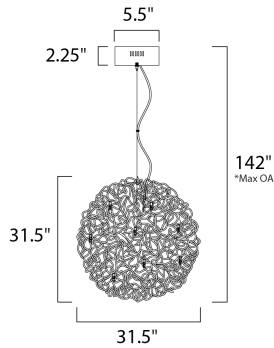

FINISHES OPTION

 Polished Chrome (PC)

MATERIAL

Steel, Aluminum

RATINGS

cETLus
Dry Location

ADDITIONAL

ADJUSTABLE
OPERATING TEMPERATURE:
-20°C (-4°F), 40°C (104°F)

MEASUREMENTS

DIMENSION : 31.5" L x 31.5" W x 31.5" H
 MAX OAH : 142" OAH
 CANOPY : 5.5" W x 1.5" H x 5.5" L
 HANGING WEIGHT : 48.4 lb

LAMPING

INPUT VOLTAGE : 120V
 LUMENS : 2,600 Rated (2,500 Del.)
 BULB : 25 x 1.2W LED 12V G4 , 30W Total
 BULB INCLUDED : (Included)
 DIMMABLE : ELV
 CRI : 80+ CRI
 COLOR_TEMP : 3000K