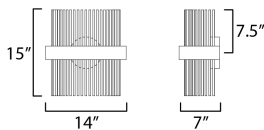

PRODUCT DESCRIPTION

Wide bands of Matte Black metal supports an evenly spaced row of thin tubing finished in your choice of Satin Brass, Satin Nickel or a combination of the two. The stylish design is connected by WiZ that enables the lighting's White Ambiance between 2700-5000 Kelvin. Marvel at the ring's soft indirect lighting dispersion cast light both up and down and shine along the tubes aglow. Set daylight white options for concentration tasks and energize your body. Similarly take notice of the effect when setting a warmer tone at the end of the day or to add some ambiance.

MEASUREMENTS

DIMENSION : 14" L x 7" W x 15" H x 7" Ext
 MAX OAH : 5.5" W x 5.5" H
 HANGING WEIGHT : 6.06 lb

LAMPING

INPUT VOLTAGE : 120-277V
 LUMENS : 1,400 Rated (490 Del.)
 BULB : 2 x 17W LED PCB Integrated , 17W Total
 BULB INCLUDED : (Integrated)
 DIMMABLE : Dimmable W/ WiZ compatible device or app
 CRI : 80 CRI
 COLOR_TEMP : 2700 - 5000K
 LIGHTING_DIRECTION : Down

FINISHES OPTION

-  Black / Satin Brass (BKSNBR)
-  Black / Satin Nickel (BKSN)
-  Black / Satin Nickel / Satin Brass (BKSNBSBR)

MATERIAL

Steel

RATINGS

cETLus
 Damp Location

ADDITIONAL

INSTALL UP/DOWN: Down
 RATED LIFE 25000 Hours
 OPERATING TEMPERATURE:
 -20°C (-4°F), 40°C (104°F)