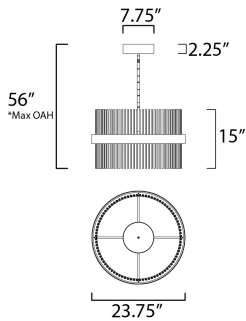

FINISHES OPTION

-  Black / Satin Brass (BKSBR)
-  Black / Satin Nickel (BKSN)
-  Black / Satin Nickel / Satin Brass (BKSNsBR)

MATERIAL

Steel

RATINGS

cETLus
Dry Location

ADDITIONAL

SLOPE: 90
RATED LIFE 50000 Hours
OPERATING TEMPERATURE:
-20°C (-4°F), 40°C (104°F)

MEASUREMENTS

- DIMENSION : 23.75" L x 23.75" W x 15" H
- MAX OAH : 56" OAH
- CANOPY : 7.75" W x 2.25" H x 7.75" L
- HANGING WEIGHT : 21.16 lb

LAMPING

- INPUT VOLTAGE : 120-277V
- LUMENS : 4,900 Rated (1,600 Del.)
- BULB : 2 x 53W LED PCB Integrated , 53W Total
- BULB INCLUDED : (Integrated)
- DIMMABLE : Dimmable W/ WiZ compatible device or app
- CRI : 90 CRI
- COLOR_TEMP : 2700 - 5000K