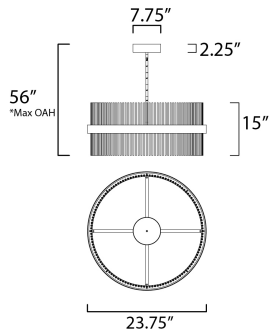

**PRODUCT DESCRIPTION**

Wide bands of Matte Black metal supports an evenly spaced row of thin tubing finished in your choice of Satin Brass, Satin Nickel or a combination of the two. The stylish design is connected by WiZ that enables the lighting's White Ambiance between 2700-5000 Kelvin. Marvel at the ring's soft indirect lighting dispersion cast light both up and down and shine along the tubes aglow. Set daylight white options for concentration tasks and energize your body. Similarly take notice of the effect when setting a warmer tone at the end of the day or to add some ambiance.

**MEASUREMENTS**

DIMENSION : 23.75" L x 23.75" W x 15" H  
 MAX OAH : 56" OAH  
 CANOPY : 7.75" W x 2.25" H x 7.75" L  
 HANGING WEIGHT : 22.6 lb

**LAMPING**

INPUT VOLTAGE : 120-277V  
 LUMENS : 3,710 Rated (1,600 Del.)  
 BULB : 2 x 26.5W LED DC Integrated , 53W Total  
 BULB INCLUDED : (Integrated)  
 DIMMABLE : Triac CL 0-10V  
 CRI : 90 CRI  
 COLOR\_TEMP : 27-30-35-40-50K

\*max overall height

**FINISHES OPTION**

-  Black / Satin Brass (BKSNB)
-  Black / Satin Nickel (BKSN)

**MATERIAL**

Steel, Aluminum

**RATINGS**

cETLus  
 Dry Location

**ADDITIONAL**