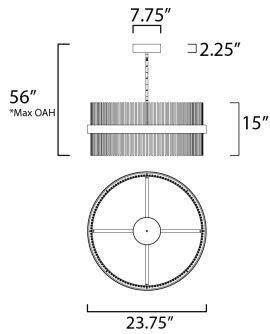

**PRODUCT DESCRIPTION**

Wide bands of Matte Black metal supports an evenly spaced row of thin tubing finished in your choice of Satin Brass, Satin Nickel or a combination of the two. The stylish design is connected by WiZ that enables the lighting's White Ambiance between 2700-5000 Kelvin. Marvel at the ring's soft indirect lighting dispersion cast light both up and down and shine along the tubes aglow. Set daylight white options for concentration tasks and energize your body. Similarly take notice of the effect when setting a warmer tone at the end of the day or to add some ambiance.

\*max overall height

**MEASUREMENTS**

- DIMENSION : 23.75" L x 23.75" W x 15" H
- MAX OAH : 56" OAH
- CANOPY : 7.75" W x 2.25" H x 7.75" L
- HANGING WEIGHT : 22.6 lb

**LAMPING**

- INPUT VOLTAGE : 120-277V
- LUMENS : 3,710 Rated (1,600 Del.)
- BULB : 2 x 26.5W LED DC Integrated , 53W Total
- BULB INCLUDED : (Integrated)
- DIMMABLE : Triac CL 0-10V
- CRI : 90 CRI
- COLOR\_TEMP : 27-30-35-40-50K

**FINISHES OPTION**

-  Black / Satin Brass (BKSNBR)
-  Black / Satin Nickel (BKSN)

**MATERIAL**

Steel, Aluminum

**RATINGS**

cETLus  
Dry Location

**ADDITIONAL**

RATED LIFE 40000 Hours  
OPERATING TEMPERATURE:  
-20°C (-4°F), 40°C (104°F)