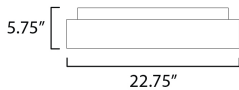

MEASUREMENTS

DIMENSION : 22.75" L x 22.75" W x 5.75" H
 CANOPY : 19.75" W x 1.5" H x 19.75" L
 HANGING WEIGHT : 13.2 lb

LAMPING

INPUT VOLTAGE : 120-277V
 LUMENS : 2,800 Rated (2,100 Del.)
 BULB : 1 x 36W LED PCB Integrated , 36W Total
 BULB INCLUDED : (Integrated)
 DIMMABLE : Dimmable W/ WIZ compatible device or app
 CRI : 90 CRI
 COLOR_TEMP : RGBTWK