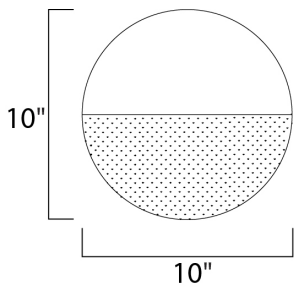

PRODUCT DESCRIPTION

MEASUREMENTS

DIMENSION : 10" W x 10" H x 1.5" Ext
 MAX OAH : 1.5" OAH 7.01" W x 0.83" H
 HANGING WEIGHT : 3.44 lb

LAMPING

INPUT VOLTAGE : 120V
 LUMENS : 1,050 Rated (831 Del.)
 BULB : 2 x 7.5W LED PCB Integrated , 15W Total
 BULB INCLUDED : (Integrated)
 DIMMABLE : Triac CL
 CRI : 90+ CRI
 COLOR_TEMP : 3000K
 LIGHTING_DIRECTION : Omni

FINISHES OPTION

-  Black (BK)
-  Satin Aluminum (SA)
-  White (WT)

MATERIAL

Aluminum, Acrylic

RATINGS

cETLus
 Wet Location
 ADA

ADDITIONAL

INSTALL UP/DOWN: Any
 RATED LIFE 50000 Hours
 OPERATING TEMPERATURE:
 -20°C (-4°F), 40°C (104°F)