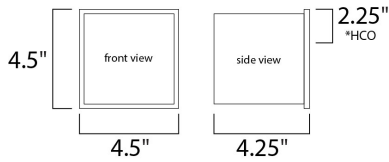

PRODUCT DESCRIPTION

*height from center of outlet to the top of the fixture

MEASUREMENTS

DIMENSION : 4.5" W x 4.5" H x 4" Ext
 MAX OAH : 4.33" W x 4.33" H
 HANGING WEIGHT : 2.33 lb

LAMPING

INPUT VOLTAGE : 120-277V
 LUMENS : 1,000 Rated (580 Del.)
 BULB : 2 x 5W LED PCB Integrated , 10W Total
 BULB INCLUDED : (Integrated)
 DIMMABLE : Triac
 CRI : 90 CRI
 COLOR_TEMP : 3000K
 LIGHTING_DIRECTION : Directional