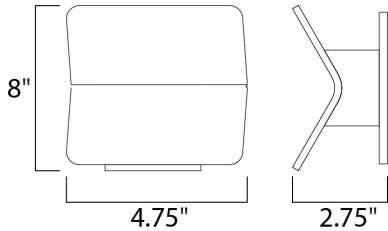

**PRODUCT DESCRIPTION**

**MEASUREMENTS**

DIMENSION : 8" W x 4.75" H x 2.75" Ext  
 MAX OAH :  
 HANGING WEIGHT : 1.76 lb

**LAMPING**

INPUT VOLTAGE : 120V  
 LUMENS : 420 Rated (362 Del.)  
 BULB : 2 x 3W LED PCB Integrated , 6W Total  
 BULB INCLUDED : (Integrated)  
 DIMMABLE : No  
 CRI : 80+ CRI  
 COLOR\_TEMP : 3000K  
 LIGHTING\_DIRECTION : Indirect