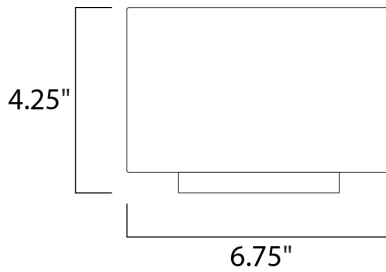

PRODUCT DESCRIPTION

MEASUREMENTS

DIMENSION : 6.75" W x 4.25" H x 1.75" Ext
 MAX OAH : 4.25" W x 4.25" H
 HANGING WEIGHT : 2.11 lb

LAMPING

INPUT VOLTAGE : 120V
 LUMENS : 750 Rated (510 Del.)
 BULB : 2 x 5W LED PCB Integrated , 10W Total
 BULB INCLUDED : (Integrated)
 DIMMABLE : Triac
 CRI : 90 CRI
 COLOR_TEMP : 3000K
 LIGHTING_DIRECTION : Directional