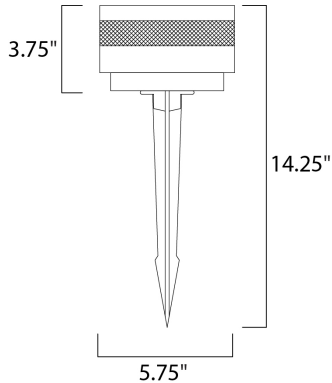

MEASUREMENTS

DIMENSION : 5.75" L x 5.75" W x 3.75" H
 CANOPY : 3.5" W x 0.75" H x 4.75" L
 HANGING WEIGHT : 4.862 lb

LAMPING

INPUT VOLTAGE : 12V
 LUMENS : 840 Rated (220 Del.)
 BULB : 4 x 3W LED 12V PCB , 12W Total
 BULB INCLUDED : (Integrated)
 DIMMABLE : No
 CRI : 90+ CRI
 COLOR_TEMP : 3000K

FINISHES OPTION

 Black (BK)

MATERIAL

Aluminum, Acrylic

RATINGS

cETLus
 Wet Location

ADDITIONAL

OPERATING TEMPERATURE:
 -20°C (-4°F), 40°C (104°F)