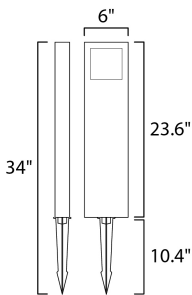

MEASUREMENTS

DIMENSION : 6" W x 34" H
 HANGING WEIGHT : 4 lb

LAMPING

INPUT VOLTAGE : 12V
 LUMENS : 420 Rated (216 Del.)
 BULB : 1 x 6W LED PCB Integrated , 6W Total
 BULB INCLUDED : (Integrated)
 DIMMABLE : No
 CRI : 80+ CRI
 COLOR_TEMP : 3000K