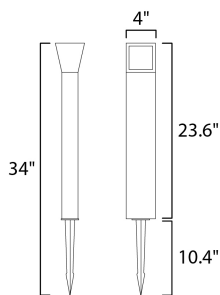

LAMPING

INPUT VOLTAGE : 12V

LUMENS : 420 Rated (298 Del.)

BULB : 18 x .3W LED LED , 5W Total

BULB INCLUDED : (Integrated)

DIMMABLE : No

CRI : 80+ CRI

COLOR_TEMP : 3000K