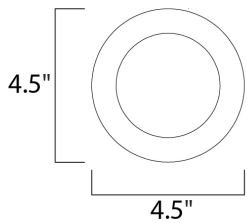

PRODUCT DESCRIPTION

MEASUREMENTS

DIMENSION : 4.5" W x 4.5" H x 3" Ext
 BACK PLATE : 2.25" HCO
 HANGING WEIGHT : 1.54 lb

LAMPING

INPUT VOLTAGE : 120V
 LUMENS : 360 Rated (75 Del.)
 BULB : 1 x 4W LED PCB Integrated , 4W Total
 BULB INCLUDED : (Integrated)
 DIMMABLE : Y
 CRI : 80+ CRI
 COLOR_TEMP : 3000K

FINISHES OPTION

-  Satin Aluminum (SA)
-  White (WT)

MATERIAL

Aluminum

RATINGS

cETLus
 Wet Location
 ADA

ADDITIONAL

INSTALL UP/DOWN: All
 RATED LIFE 50000 Hours
 OPERATING TEMPERATURE:
 -20°C (-4°F), 40°C (104°F)