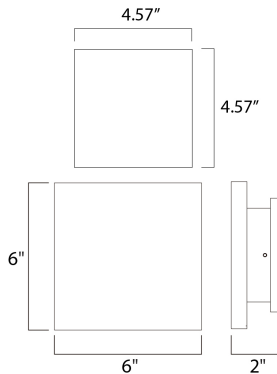

PRODUCT DESCRIPTION

MEASUREMENTS

DIMENSION : 6" W x 6" H x 2" Ext
 BACK PLATE : 4.57" W x 4.57" H x 3" HCO
 HANGING WEIGHT : 2.33 lb

LAMPING

INPUT VOLTAGE : 120V
 LUMENS : 720 Rated (490 Del.)
 BULB : 1 x 10W LED PCB Integrated , 10W Total
 BULB INCLUDED : (Integrated)
 DIMMABLE : ELV Or Triac CL
 CRI : 80+ CRI
 COLOR_TEMP : 3000K
 LIGHTING_DIRECTION : Indirect

FINISHES OPTION

-  Black (BK)
-  Satin Aluminum (SA)
-  White (WT)

MATERIAL

Aluminum

RATINGS

cETLus
 Wet Location
 ADA

ADDITIONAL

INSTALL UP/DOWN: Any
 RATED LIFE 50000 Hours
 OPERATING TEMPERATURE:
 -20°C (-4°F), 40°C (104°F)