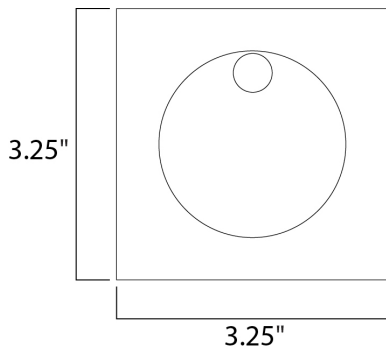

PRODUCT DESCRIPTION

MEASUREMENTS

DIMENSION : 3.25" W x 3.25" H x 1.5" Ext
 BACK PLATE : 3" HCO
 HANGING WEIGHT : 0.53 lb

LAMPING

INPUT VOLTAGE : 12V
 LUMENS : 180 Rated (70 Del.)
 BULB : 1 x 2W LED 12V PCB , 2W Total
 BULB INCLUDED : (Integrated)
 DIMMABLE : N
 CRI : 90+ CRI
 COLOR_TEMP : 3000K
 LIGHTING_DIRECTION : Down