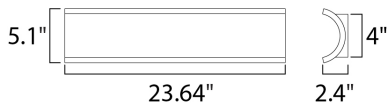

PRODUCT DESCRIPTION

MEASUREMENTS

DIMENSION : 23.64" W x 5.1" H x 2.4" Ext
 BACK PLATE : 4" W x 4" H x 12" HCO
 HANGING WEIGHT : 7.07 lb

LAMPING

INPUT VOLTAGE : V
 LUMENS : 2,100 Rated (1,390 Del.)
 BULB : 1 x 30W LED PCB Integrated , 30W Total
 BULB INCLUDED : (Integrated)
 DIMMABLE : Electronic Low Voltage (ELV)
 CRI : 90+ CRI
 COLOR_TEMP : 3000K