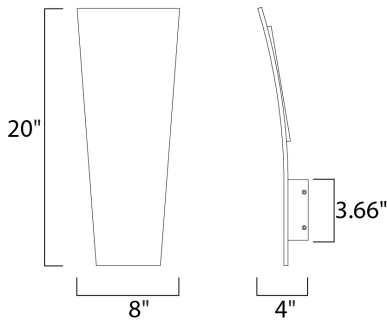

PRODUCT DESCRIPTION

MEASUREMENTS

DIMENSION : 8" W x 20" H x 4" Ext
 BACK PLATE : 3.66" W x 3.66" H x 16" HCO
 HANGING WEIGHT : 6.6 lb

LAMPING

INPUT VOLTAGE : 120V
 LUMENS : 1,680 Rated
 BULB : 2 x 12W LED PCB Integrated , 24W Total
 BULB INCLUDED : (Integrated)
 DIMMABLE : Triac CL
 CRI : 90+ CRI
 COLOR_TEMP : 3000K
 LIGHTING_DIRECTION : Indirect

FINISHES OPTION

 White (WT)

MATERIAL

Aluminum

RATINGS

cETLus
 Wet Location
 ADA

ADDITIONAL

INSTALL UP/DOWN: Up
 OPERATING TEMPERATURE:
 -20°C (-4°F), 40°C (104°F)