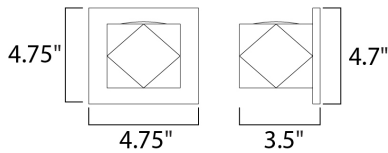

PRODUCT DESCRIPTION

MEASUREMENTS

DIMENSION : 4.75" W x 4.75" H x 3.5" Ext
 BACK PLATE : 4.7" W x 4.7" H x 2.5" HCO
 HANGING WEIGHT : 2.2 lb

LAMPING

INPUT VOLTAGE : 120V
 LUMENS : 840 Rated (450 Del.)
 BULB : 4 x 3W LED PCB Integrated , 12W Total
 BULB INCLUDED : (Integrated)
 DIMMABLE : ELV Or Triac CL
 CRI : 90+ CRI
 COLOR_TEMP : 3000K