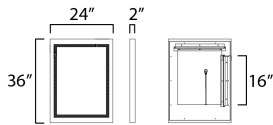

MEASUREMENTS

DIMENSION : 24" W x 32" H x 2" Ext
 HANGING WEIGHT : 32.34 lb

LAMPING

INPUT VOLTAGE : 120V
 LUMENS : 5,200 Rated (1,800 Del.)
 BULB : 1 x 52W LED DC Integrated , 52W Total
 BULB INCLUDED : (Integrated)
 CRI : 90 CRI
 COLOR_TEMP : 30-40-50K