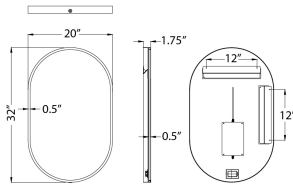

MEASUREMENTS

DIMENSION : 20" W x 32" H x 1.75" Ext
 HANGING WEIGHT : 13 lb

LAMPING

INPUT VOLTAGE : 120V
 LUMENS : 4,300 Rated (860 Del.)
 BULB : 1 x 36W LED DC Integrated , 36W Total
 BULB INCLUDED : (Integrated)
 DIMMABLE : Touch Switch
 CRI : 90 CRI
 COLOR_TEMP : 3000K