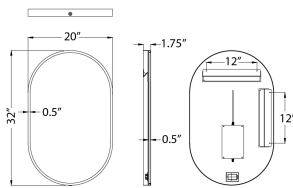

MEASUREMENTS

DIMENSION : 20" W x 32" H x 1.75" Ext
 HANGING WEIGHT : 13 lb

LAMPING

INPUT VOLTAGE : 120V
 LUMENS : 4,300 Rated (1,100 Del.)
 BULB : 1 x 41W LED PCB Integrated , 41W Total
 BULB INCLUDED : (Integrated)
 DIMMABLE : Dimmable on touch switch
 CRI : 90 CRI
 COLOR_TEMP : 3000K
 LIGHTING_DIRECTION : Indirect