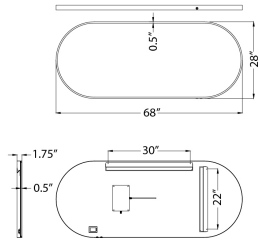

MEASUREMENTS

DIMENSION : 68" W x 28" H x 1.75" Ext
 HANGING WEIGHT : 34 lb

LAMPING

INPUT VOLTAGE : 120V
 LUMENS : 5,400 Rated (1,100 Del.)
 BULB : 1 x 66W LED PCB Integrated , 66W Total
 BULB INCLUDED : (Integrated)
 DIMMABLE : Dimmable on touch switch
 CRI : 90 CRI
 COLOR_TEMP : 3000K
 LIGHTING_DIRECTION : Indirect

FINISHES OPTION

-  Black (BK)
-  Gold (GLD)
-  Satin Nickel (SN)

MATERIAL

Aluminum, PC, Glass

RATINGS

cETLus
 Damp Location
 CA Title 24

ADDITIONAL

INSTALL UP/DOWN: Vertical / Hori
 RATED LIFE 35000 Hours
 OPERATING TEMPERATURE:
 -20°C (-4°F), 40°C (104°F)