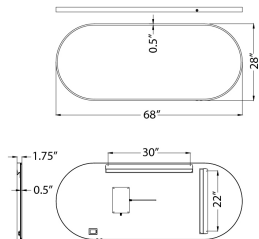

MEASUREMENTS

DIMENSION : 68" W x 28" H x 1.75" Ext
 HANGING WEIGHT : 34 lb

LAMPING

INPUT VOLTAGE : 120V
 LUMENS : 5,400 Rated (1,100 Del.)
 BULB : 1 x 66W LED PCB Integrated , 66W Total
 BULB INCLUDED : (Integrated)
 DIMMABLE : Dimmable on touch switch
 CRI : 90 CRI
 COLOR_TEMP : 3000K
 LIGHTING_DIRECTION : Indirect

FINISHES OPTION

-  Black (BK)
-  Gold (GLD)
-  Satin Nickel (SN)

MATERIAL

Aluminum, PC, Glass

RATINGS

cETLus
 Damp Location
 CA Title 24

ADDITIONAL

INSTALL UP/DOWN: Vertical / Hori
 RATED LIFE 35000 Hours
 OPERATING TEMPERATURE:
 -20°C (-4°F), 40°C (104°F)