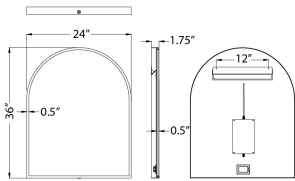

**MEASUREMENTS**

DIMENSION : 24" W x 36" H x 1.75" Ext  
 HANGING WEIGHT : 15.84 lb

**LAMPING**

INPUT VOLTAGE : 120V  
 LUMENS : 4,500 Rated (400 Del.)  
 BULB : 1 x 45W LED PCB Integrated , 45W Total  
 BULB INCLUDED : (Integrated)  
 DIMMABLE : Dimmable on touch switch  
 CRI : 90 CRI  
 COLOR\_TEMP : 3000K  
 LIGHTING\_DIRECTION : Indirect