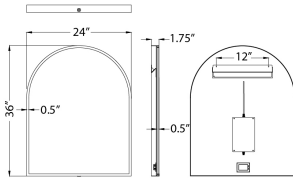

MEASUREMENTS

DIMENSION : 24" W x 36" H x 1.75" Ext
 HANGING WEIGHT : 15.84 lb

LAMPING

INPUT VOLTAGE : 120V
 LUMENS : 4,500 Rated (1,500 Del.)
 BULB : 1 x 45W LED PCB Integrated , 45W Total
 BULB INCLUDED : (Integrated)
 DIMMABLE : Dimmable on touch switch
 CRI : 90 CRI
 COLOR_TEMP : 3000K
 LIGHTING_DIRECTION : Indirect